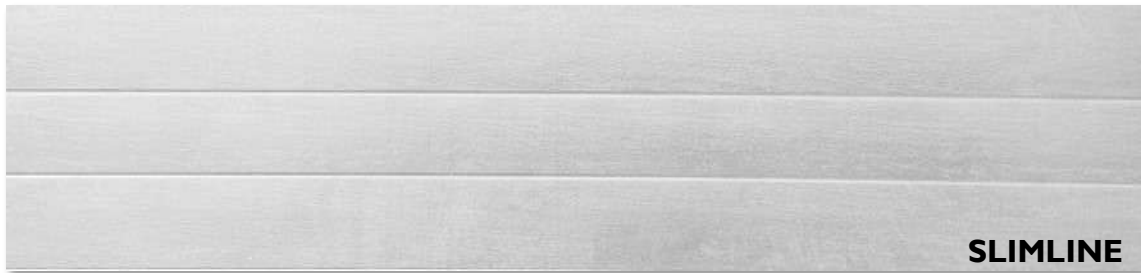

FOUNDATION SERIES

SECTIONAL GARAGE DOORS

PANEL PROFILES

- PREMIUM TIMBER VENEERS ARE NOT AVAILABLE IN SLIMLINE PROFILE.
- ALL PANEL PROFILES SUPPLIED IN WOODGRAIN TEXTURE.
- SMOOTH TEXTURE AVAILABLE UPON REQUEST AT AN ADDITIONAL COST.
- SOME COMBINATIONS MAY REQUIRE LONGER WAIT PERIODS AND ADDITIONAL COSTS.

COLOUR OPTIONS

CONTEMPORARY COLOUR RANGE

SURFMIST®

EVENING HAZE®

SHALE GREY™

DUNE®

COVE™

WINDSPRAY®