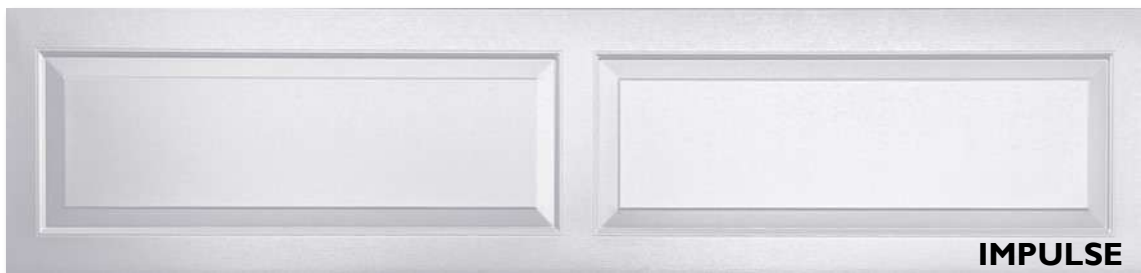

FOUNDATION SERIES

SECTIONAL GARAGE DOORS

PANEL PROFILES

- PREMIUM TIMBER VENEERS ARE NOT AVAILABLE IN SLIMLINE PROFILE.
- ALL PANEL PROFILES SUPPLIED IN WOODGRAIN TEXTURE.
- SMOOTH TEXTURE AVAILABLE UPON REQUEST AT AN ADDITIONAL COST.
- SOME COMBINATIONS MAY REQUIRE LONGER WAIT PERIODS AND ADDITIONAL COSTS.