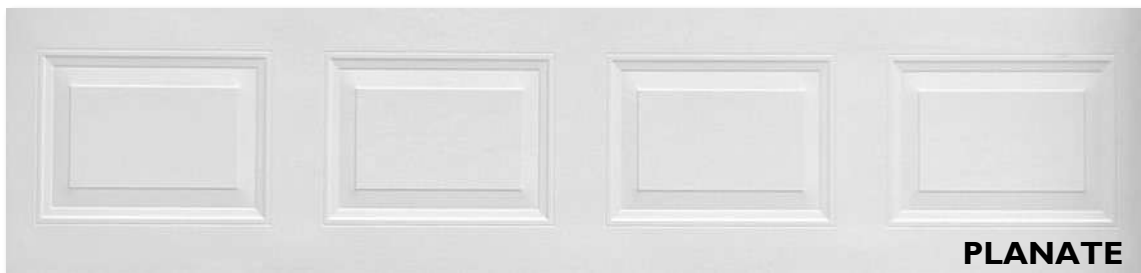

FOUNDATION SERIES

SECTIONAL GARAGE DOORS

PANEL PROFILES

- PREMIUM TIMBER VENEERS ARE NOT AVAILABLE IN SLIMLINE PROFILE.
- ALL PANEL PROFILES SUPPLIED IN WOODGRAIN TEXTURE.
- SMOOTH TEXTURE AVAILABLE UPON REQUEST AT AN ADDITIONAL COST.
- SOME COMBINATIONS MAY REQUIRE LONGER WAIT PERIODS AND ADDITIONAL COSTS.